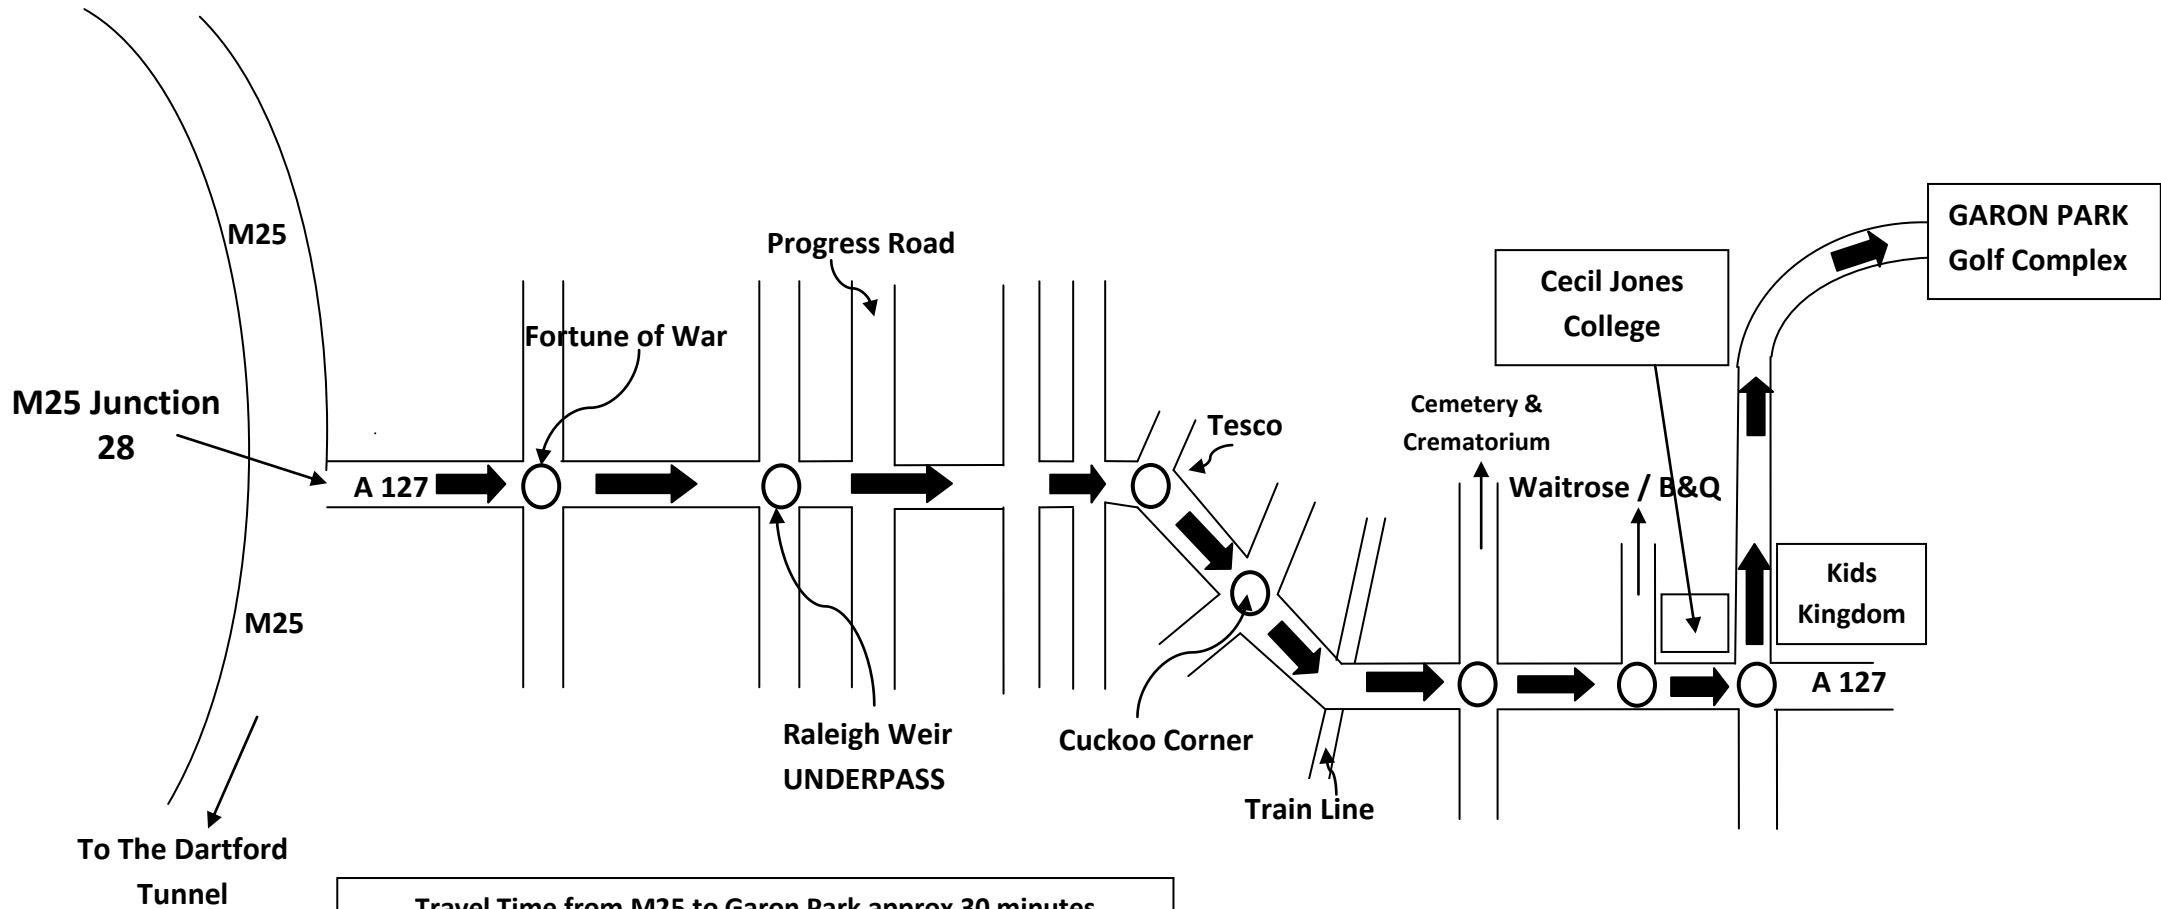

GARON PARK GOLF COMPLEX – EASTERN AVENUE –SOUTHEND –ON-SEA ESSEX SS2 4FA

TEL : 01702 601701 www.garonparkgolf.co.uk

Travel Time from M25 to Garon Park approx 30 minutes
Please note 50mph speed limit approaching A 130 flyover before Raleigh Underpass and strict 40mph in Southend area